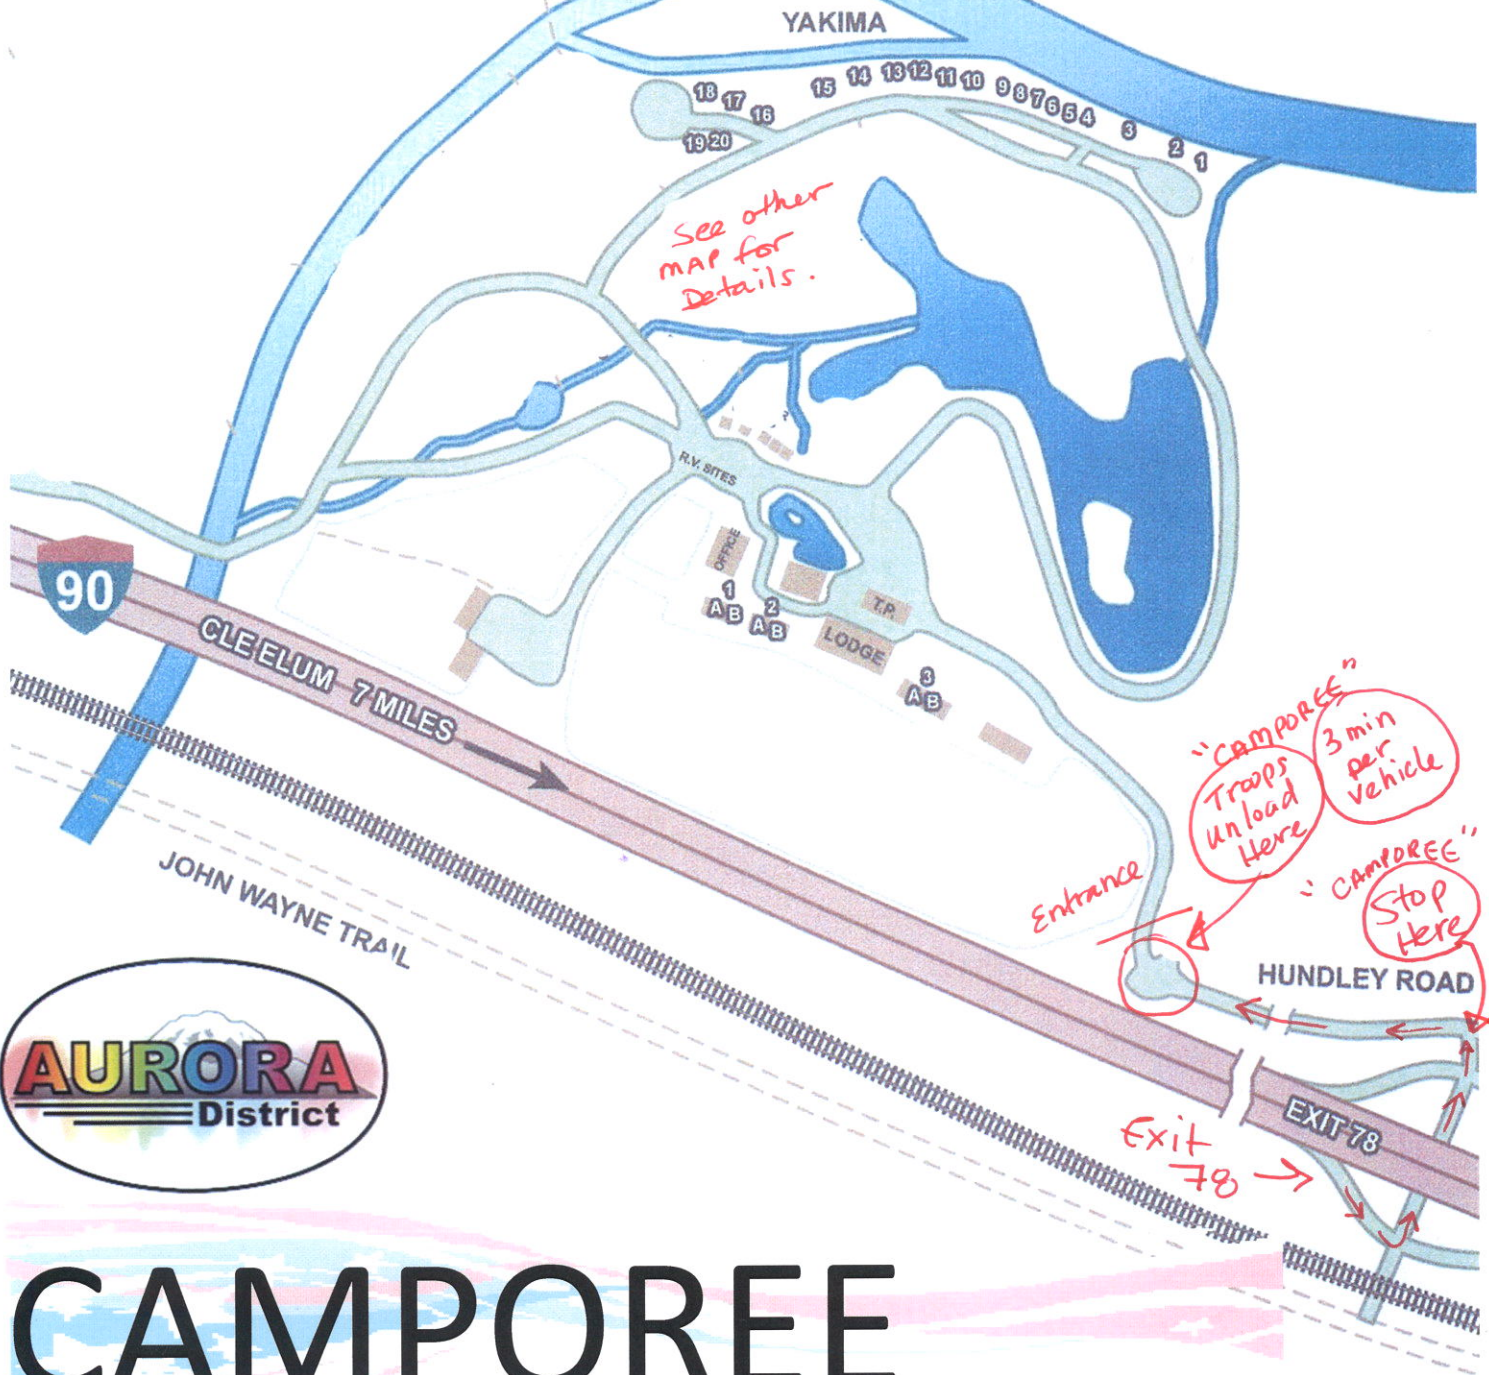

YAKIMA RIVER

ENSIGN RANCH

3551 Hundley Rd
Cle Elum, WA 98922

CAMPOREE

May 16-17-18, 2014